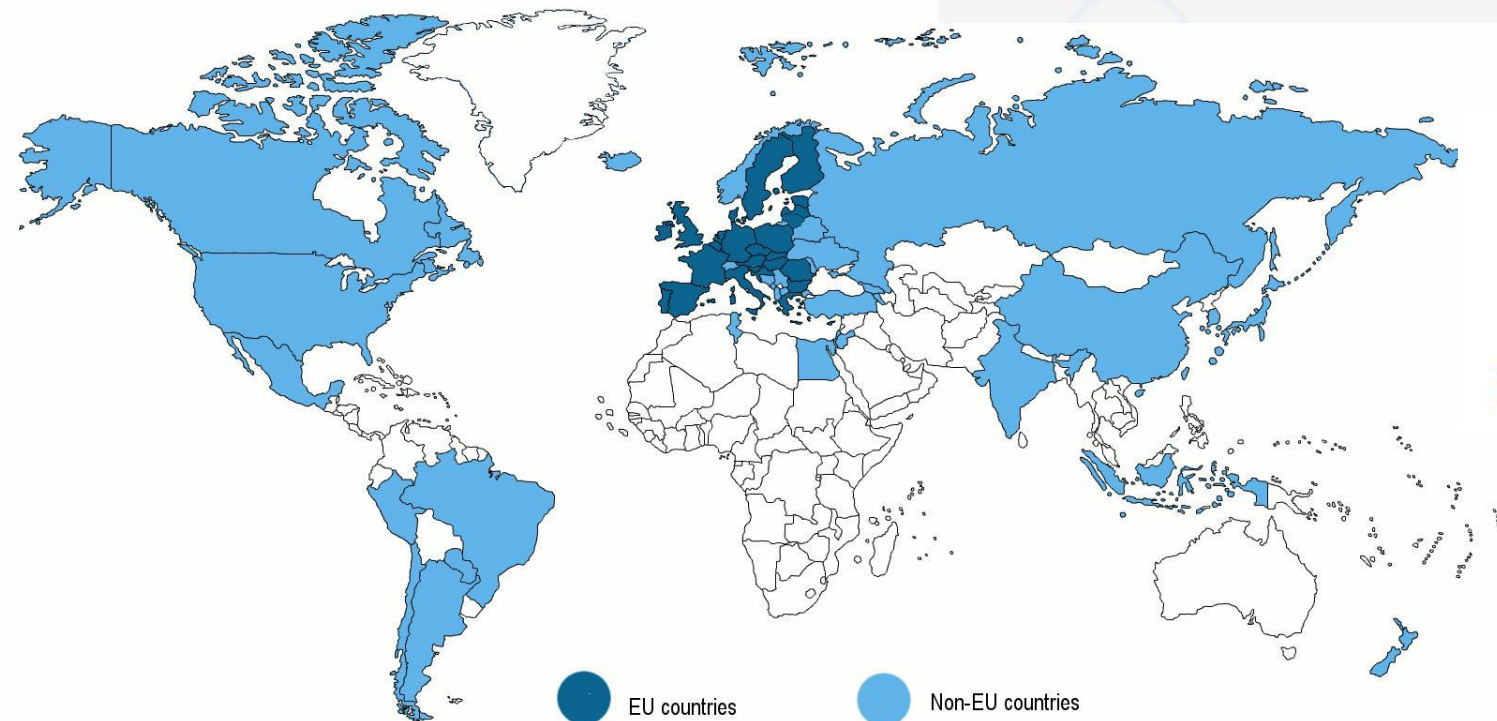

enterprise europe network

<https://een.ec.europa.eu>

Helping companies innovate and grow internationally

International partnerships

Expertise, contacts and events to connect you with the right international partners to grow your business.

L'Europe à la portée de votre entreprise.
SUD-OUEST FRANCE